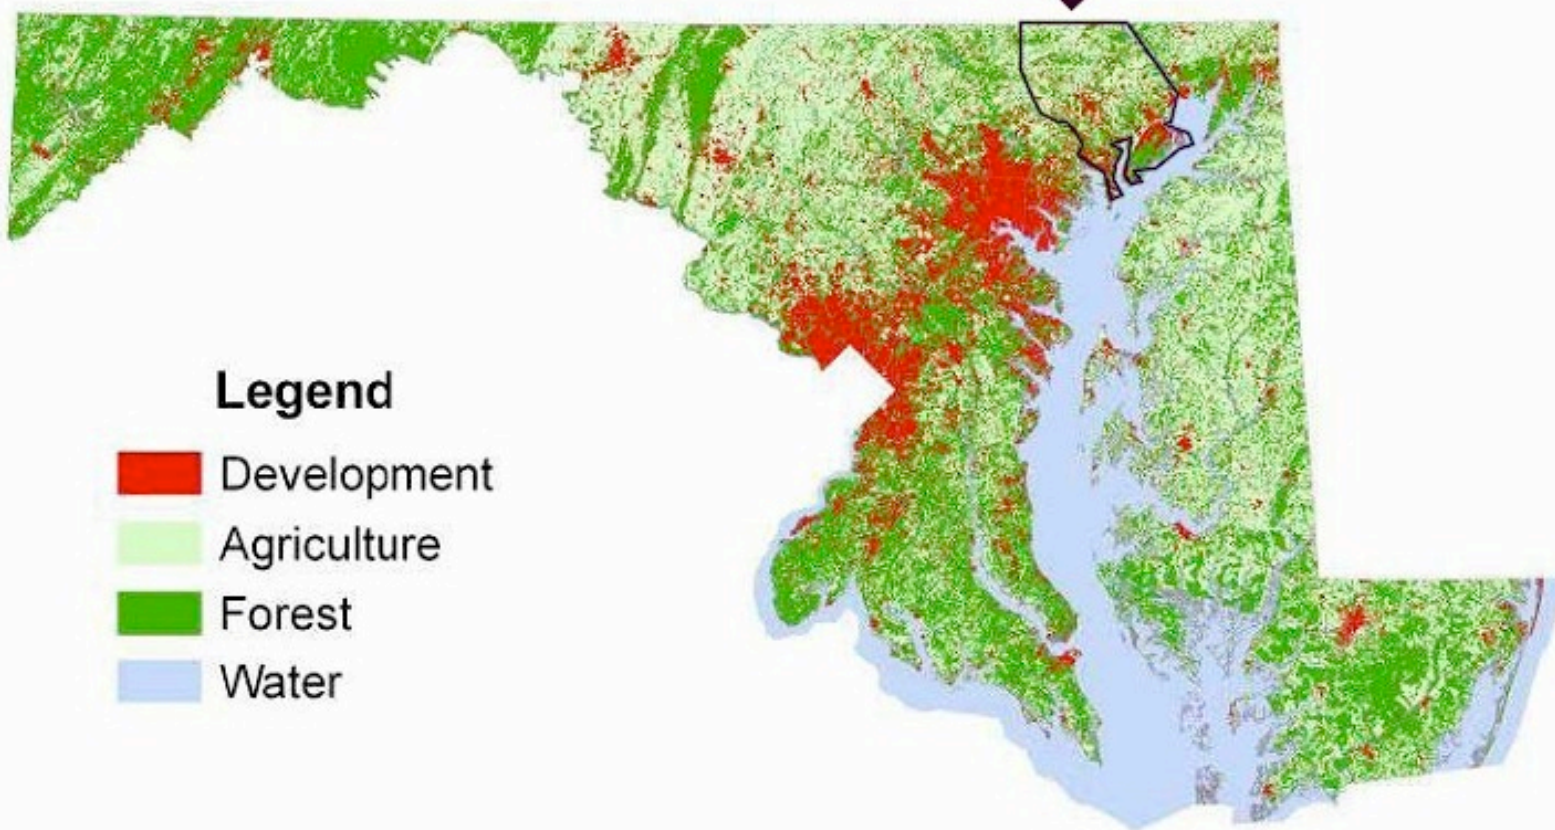

# 1973 Land Use / Land Cover for Maryland

Harford County

## Legend

- Development
- Agriculture
- Forest
- Water

0 5 10 20 30 40 Miles

MDP