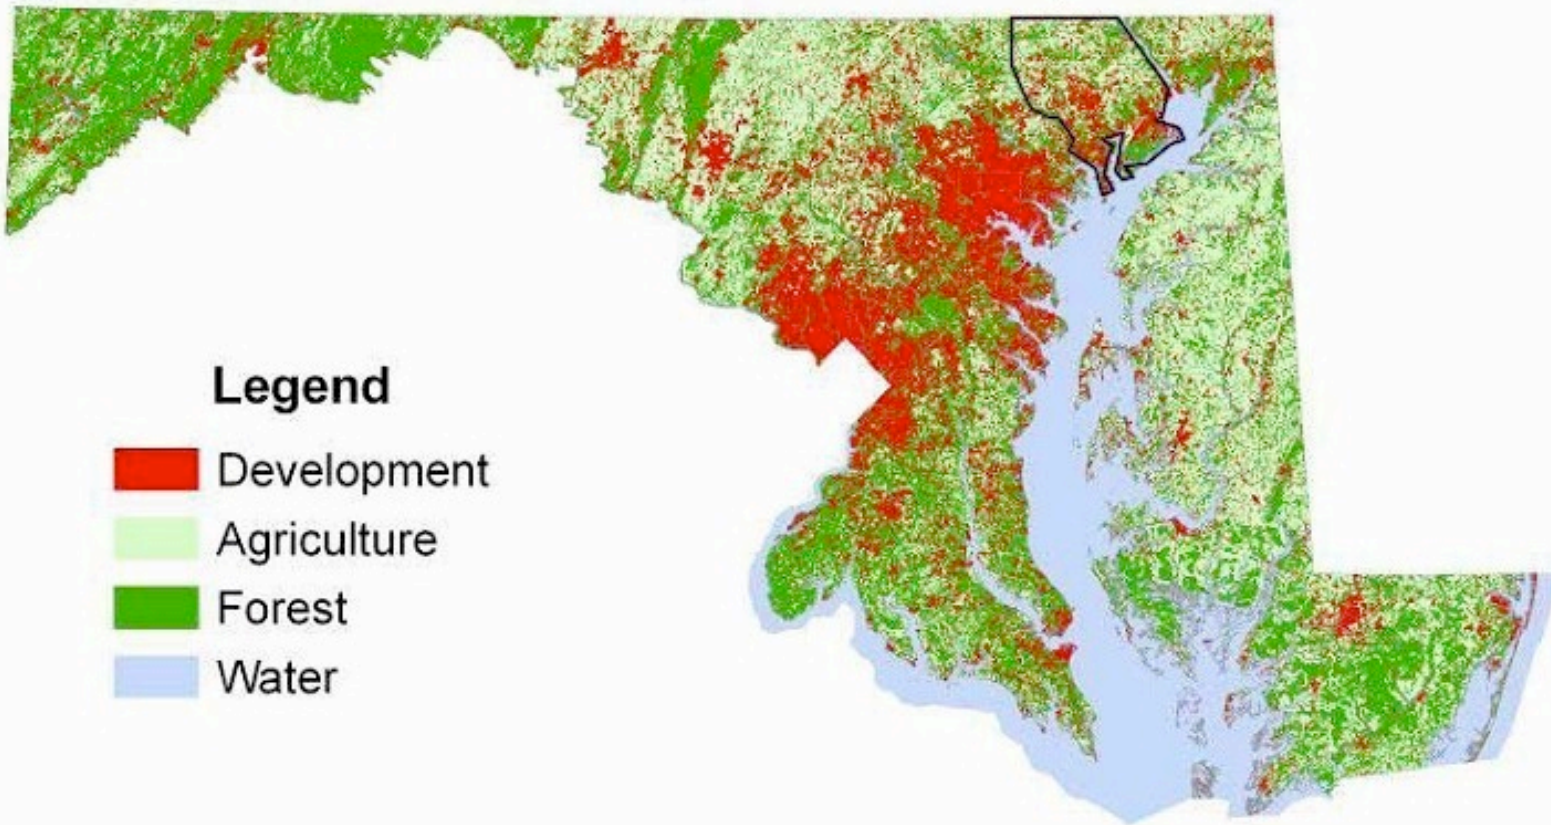

## Legend

- Development
- Agriculture
- Forest
- Water

0 5 10 20 30 40 Miles

MDP